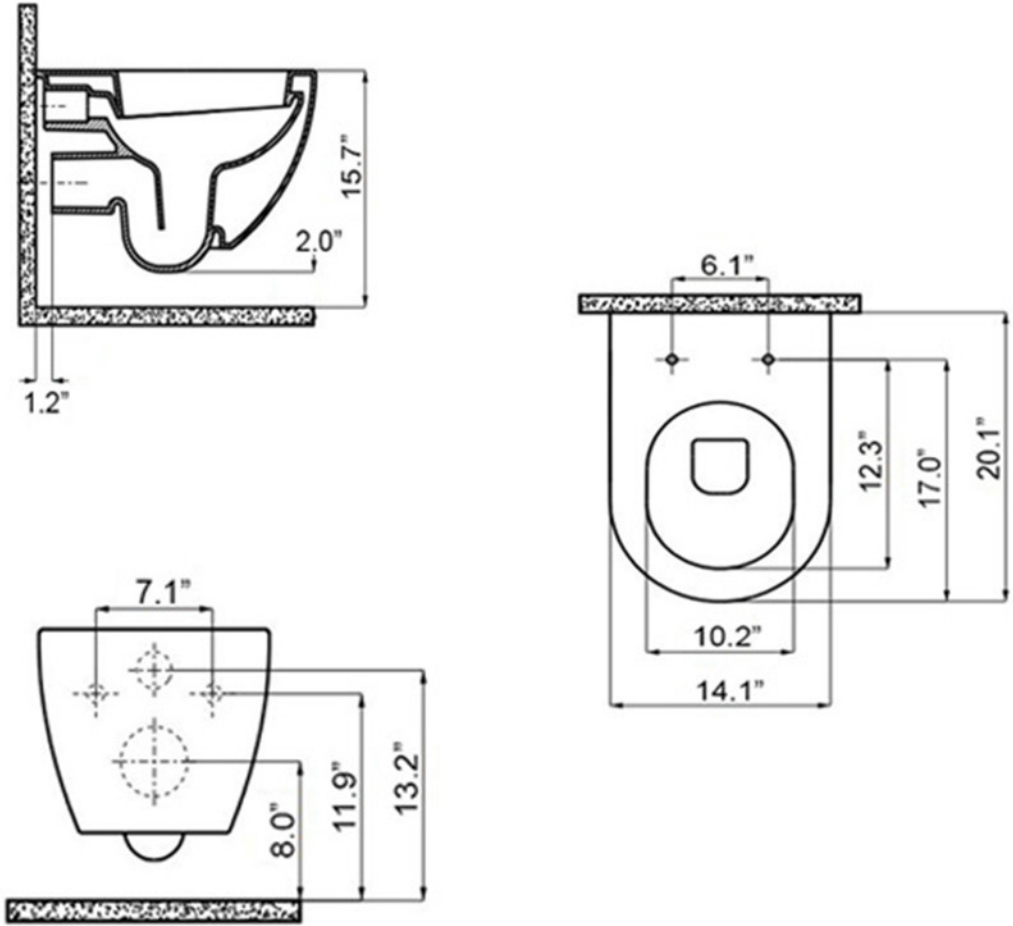

### Features

- One Piece Toilet (Water Closet)
- Constructed of durable, easy to clean ceramic, rimless bowl
- Round bowl is ideal for baths with limited space
- Wall mount installation saves space and offers clean appearance
- Concealed wash let and supply for seamless installation
- Flow Rate: 1.28 GPF
- Toilet Seat and Cover (Free KC0903), Soft Close, Included
- Actuator, Carrier, and Tank sold separately (Recommended Brand: Geberit)
- Made in Europe
- Covered Under WS Bath Collections 1 Year Limited Warranty

### Codes & Standards:

- ADA Compliant

\* WS Bath Collections reserves the right to revise dimensions or information on this sheet without notice

<b>Collection</b> Free	<b>Model</b>   Free FE320+0903	<b>Dimensions Metric</b> <i>1 inch = 2.54 cm</i> <i>1 inch = 25.4 mm</i>	 1051 Lea Drive - Collegeville, PA 19426 Tel. 215 513 9400 - Fax 610 831 0215 <a href="http://www.ws bathcollections.com">www.ws bathcollections.com</a> - <a href="mailto:info@ws bathcollectins.com">info@ws bathcollectins.com</a>
---------------------------	-----------------------------------	--	---

# Product Specs Sheets

**Collection**  
Free

**Model** |  
Free FE320+0903

Dimensions Metric  
1 inch = 2.54 cm  
1 inch = 25.4 mm

**WS**®  
**BATH**  
**COLLECTIONS**

1051 Lea Drive - Collegeville, PA 19426  
Tel. 215 513 9400 - Fax 610 831 0215  
[www.ws bathcollections.com](http://www.ws bathcollections.com) - [info@ws bathcollectins.com](mailto:info@ws bathcollectins.com)

# Product Specs Sheets

**Collection**  
Free

**Model** |  
Free FE320+0903

Dimensions Metric  
*1 inch = 2.54 cm*  
*1 inch = 25.4 mm*

1051 Lea Drive - Collegeville, PA 19426  
 Tel. 215 513 9400 - Fax 610 831 0215  
[www.ws bathcollections.com](http://www.ws bathcollections.com) - [info@ws bathcollectins.com](mailto:info@ws bathcollectins.com)