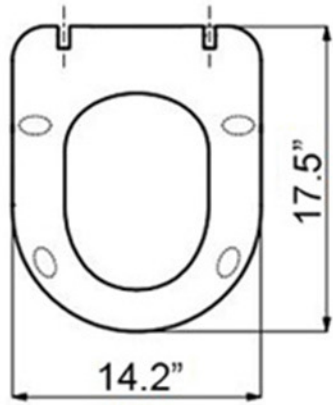

### Codes & Standards:

- ADA Compliant

\* WS Bath Collections reserves the right to revise dimensions or information on this sheet without notice

<b>Collection</b> Free	<b>Model</b>   Free FE320+0903	<b>Dimensions Metric</b> <i>1 inch = 2.54 cm</i> <i>1 inch = 25.4 mm</i>	 1051 Lea Drive - Collegeville, PA 19426 Tel. 215 513 9400 - Fax 610 831 0215 <a href="http://www.ws bathcollections.com">www.ws bathcollections.com</a> - <a href="mailto:info@ws bathcollectins.com">info@ws bathcollectins.com</a>
---------------------------	-----------------------------------	--	---

# Product Specs Sheets

**Collection**  
Free

**Model** |  
Free FE320+0903

Dimensions Metric  
1 inch = 2.54 cm  
1 inch = 25.4 mm

**WS**®  
**BATH**  
**COLLECTIONS**

1051 Lea Drive - Collegeville, PA 19426  
Tel. 215 513 9400 - Fax 610 831 0215  
[www.ws bathcollections.com](http://www.ws bathcollections.com) - [info@ws bathcollectins.com](mailto:info@ws bathcollectins.com)

# Product Specs Sheets

**Collection**  
Free

**Model** |  
Free FE320+0903

Dimensions Metric  
*1 inch = 2.54 cm*  
*1 inch = 25.4 mm*

1051 Lea Drive - Collegeville, PA 19426  
 Tel. 215 513 9400 - Fax 610 831 0215  
[www.ws bathcollections.com](http://www.ws bathcollections.com) - [info@ws bathcollectins.com](mailto:info@ws bathcollectins.com)