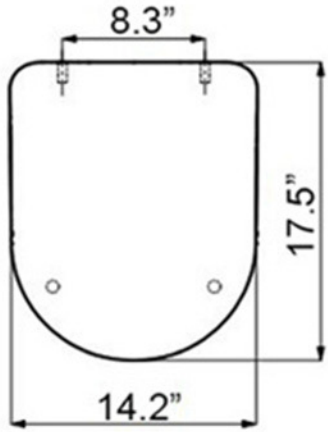

### Codes & Standards:

- ADA Compliant

\* WS Bath Collections reserves the right to revise dimensions or information on this sheet without notice

<b>Collection</b> Free	<b>Model</b>   Free FE320+0903	<b>Dimensions Metric</b> <i>1 inch = 2.54 cm</i> <i>1 inch = 25.4 mm</i>	 1051 Lea Drive - Collegeville, PA 19426 Tel. 215 513 9400 - Fax 610 831 0215 <a href="http://www.ws bathcollections.com">www.ws bathcollections.com</a> - <a href="mailto:info@ws bathcollectins.com">info@ws bathcollectins.com</a>
---------------------------	-----------------------------------	--	---

# Product Specs Sheets

**Collection**  
Free

**Model** |  
Free FE320+0903

Dimensions Metric  
1 inch = 2.54 cm  
1 inch = 25.4 mm

**WS**®  
**BATH**  
**COLLECTIONS**

1051 Lea Drive - Collegeville, PA 19426  
Tel. 215 513 9400 - Fax 610 831 0215  
[www.ws bathcollections.com](http://www.ws bathcollections.com) - [info@ws bathcollectins.com](mailto:info@ws bathcollectins.com)

# Product Specs Sheets

**Collection**  
Free

**Model** |  
Free FE320+0903

Dimensions Metric  
*1 inch = 2.54 cm*  
*1 inch = 25.4 mm*

1051 Lea Drive - Collegeville, PA 19426  
 Tel. 215 513 9400 - Fax 610 831 0215  
[www.ws bathcollections.com](http://www.ws bathcollections.com) - [info@ws bathcollectins.com](mailto:info@ws bathcollectins.com)